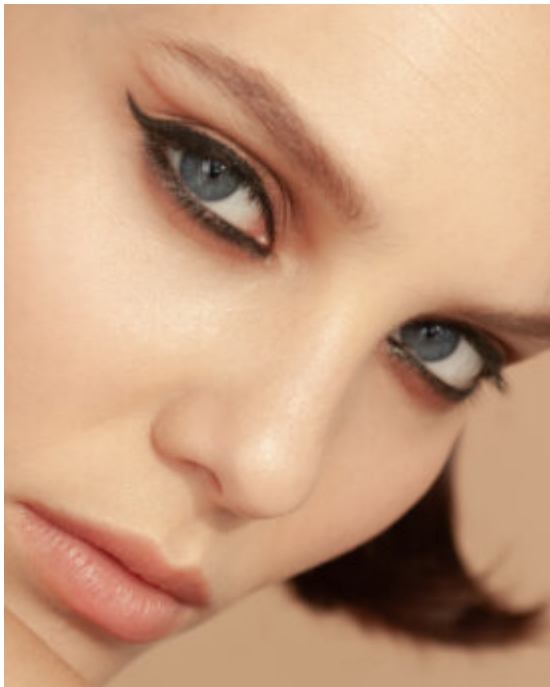

# TRUE MODELS

**Dasha Daraganova**

175 | 83 / 60 / 90 / 39 | Brown / Blue Gray