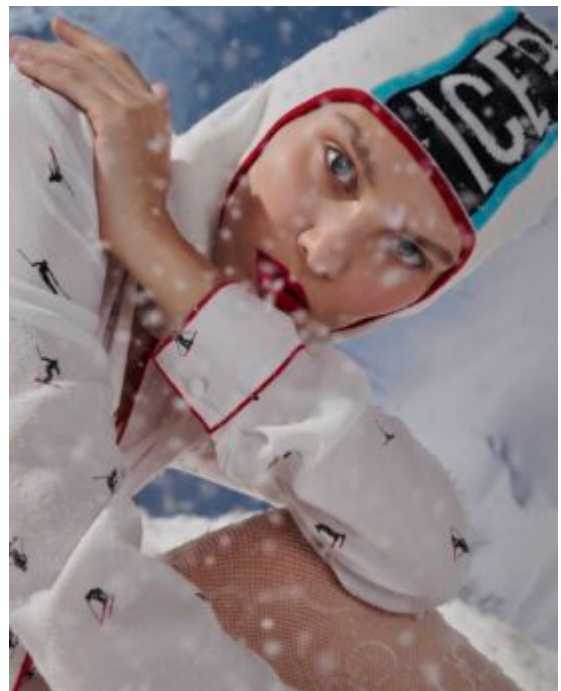

# TRUE MODELS

**Dasha Daraganova**

175 | 83 / 60 / 90 / 39 | Brown / Blue Gray