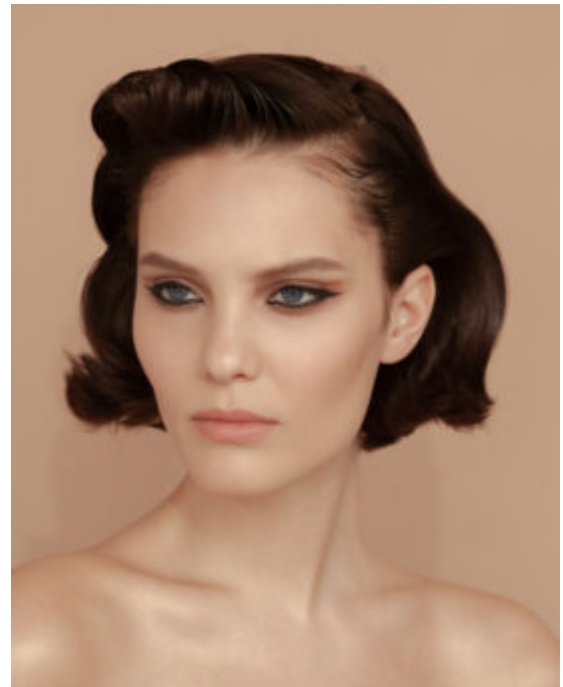

# TRUE MODELS

**Dasha Daraganova**

175 | 83 / 60 / 90 / 39 | Brown / Blue Gray