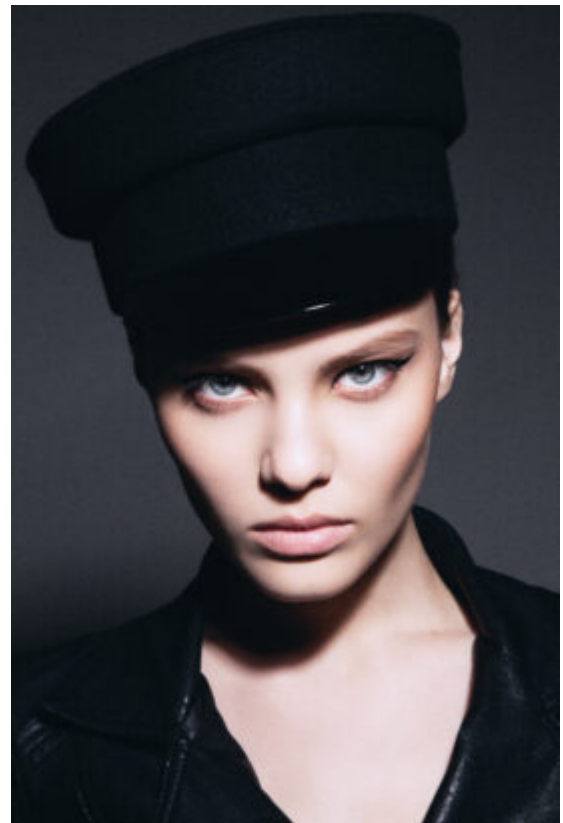

# TRUE MODELS

**Dasha Daraganova**

175 | 83 / 60 / 90 / 39 | Brown / Blue Gray