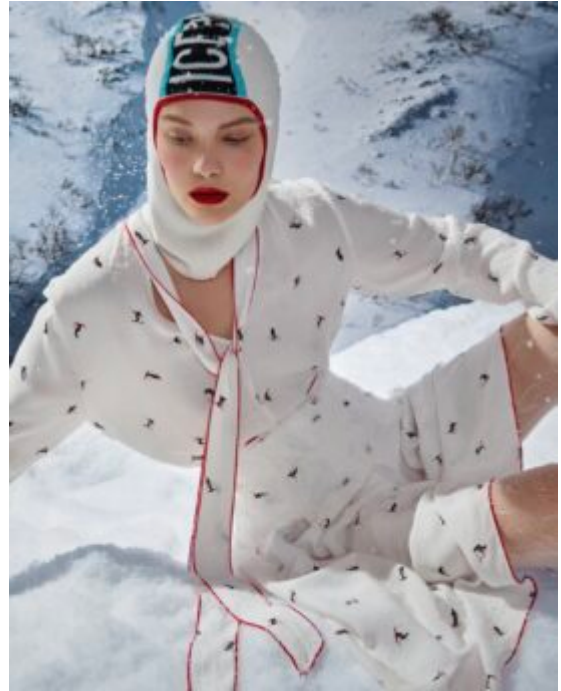

# TRUE MODELS

**Dasha Daraganova**

175 | 83 / 60 / 90 / 39 | Brown / Blue Gray